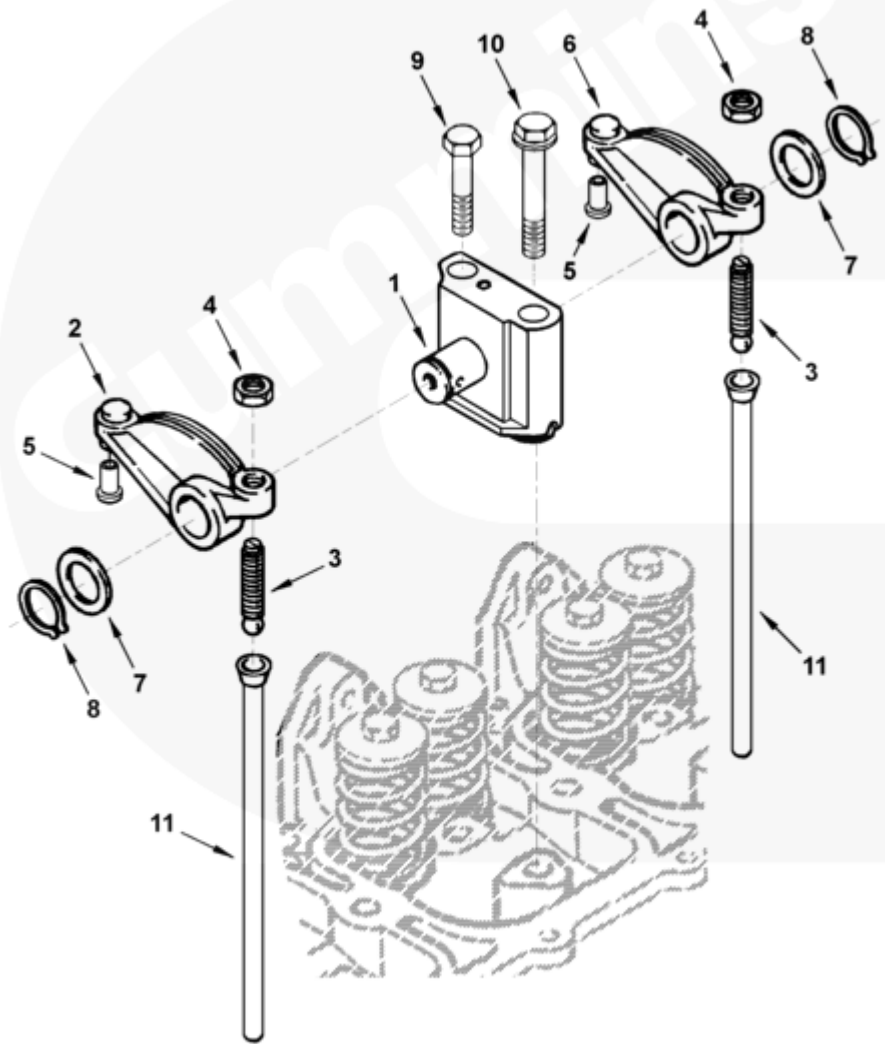

rh950ga

SMALL | MEDIUM | LARGE

Cart	Ref No	Part Number	Part Description	Required	Remarks
<a href="#">View My Cart</a>					
		<a href="#">BP9710-04</a>	Rocker Levers		<a href="#">Rocker Lever...(More)</a>
					Engine Family: B Series
					Cylinders: 6
					P/N 3910815 can be used in
					place of 3939420.
<input type="checkbox"/>		<a href="#">3922488</a>	Rocker Lever Shaft	6	
<input type="checkbox"/>	1	<a href="#">3911423</a>	Rocker Lever Support	1	
		<a href="#">3922487</a>	Rocker Lever Shaft	1	
	2	<a href="#">3910811</a>	Rocker Lever	6	Intake